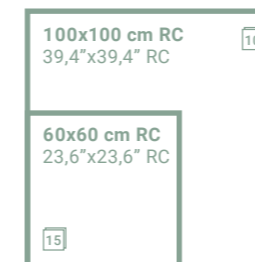

100x100 cm RC | 39,4"x39,4" RC
60x120 cm RC | 23,6"x47,2" RC
60x60 cm RC | 23,6"x23,6" RC
100x100x2 cm RC | 39,4"x39,4"x0,8" RC
60x120x2 cm RC | 23,6"x47,2" x0,8" RC
60x60x2 cm RC | 23,6"x23,6" x0,8" RC

TITAN

PORCELÁNICO | PORCELAIN TILE

FORMATOS | SIZES

OUTDOOR20

in&out

Piezas especiales disponibles en el *Anexo pág.160
Special parts available in the *Annex Pg.160

EMBALAJE | PACKING

FORMATO SIZE	C.P. P.C.	CAJAS BOXES			PALET PALLET		
		PIEZAS PIECES	m ²	Kg.	CAJAS BOXES	m ²	Kg.
60x120 cm RC Lappato	B477	2	1,440	35,333	30	43,200	1060
100x100 cm RC Nat. / Lappato	B354 / B477	2	2,000	54,166	24	48,000	1300
60x60 cm RC Nat.	B270	3	1,080	23,050	50	43,200	922
60x120 cm RC Nat.	B354	2	1,440	34,333	30	43,200	1030
60x60x2 cm RC Antislip	B452	2	0,720	33,833	30	21,600	1015
60x120x2 cm RC Antislip	B645	1	0,720	34,370	27	19,440	928
100x100x2 cm RC Antislip	B645	4	1,000	49,000	24	24,000	1180