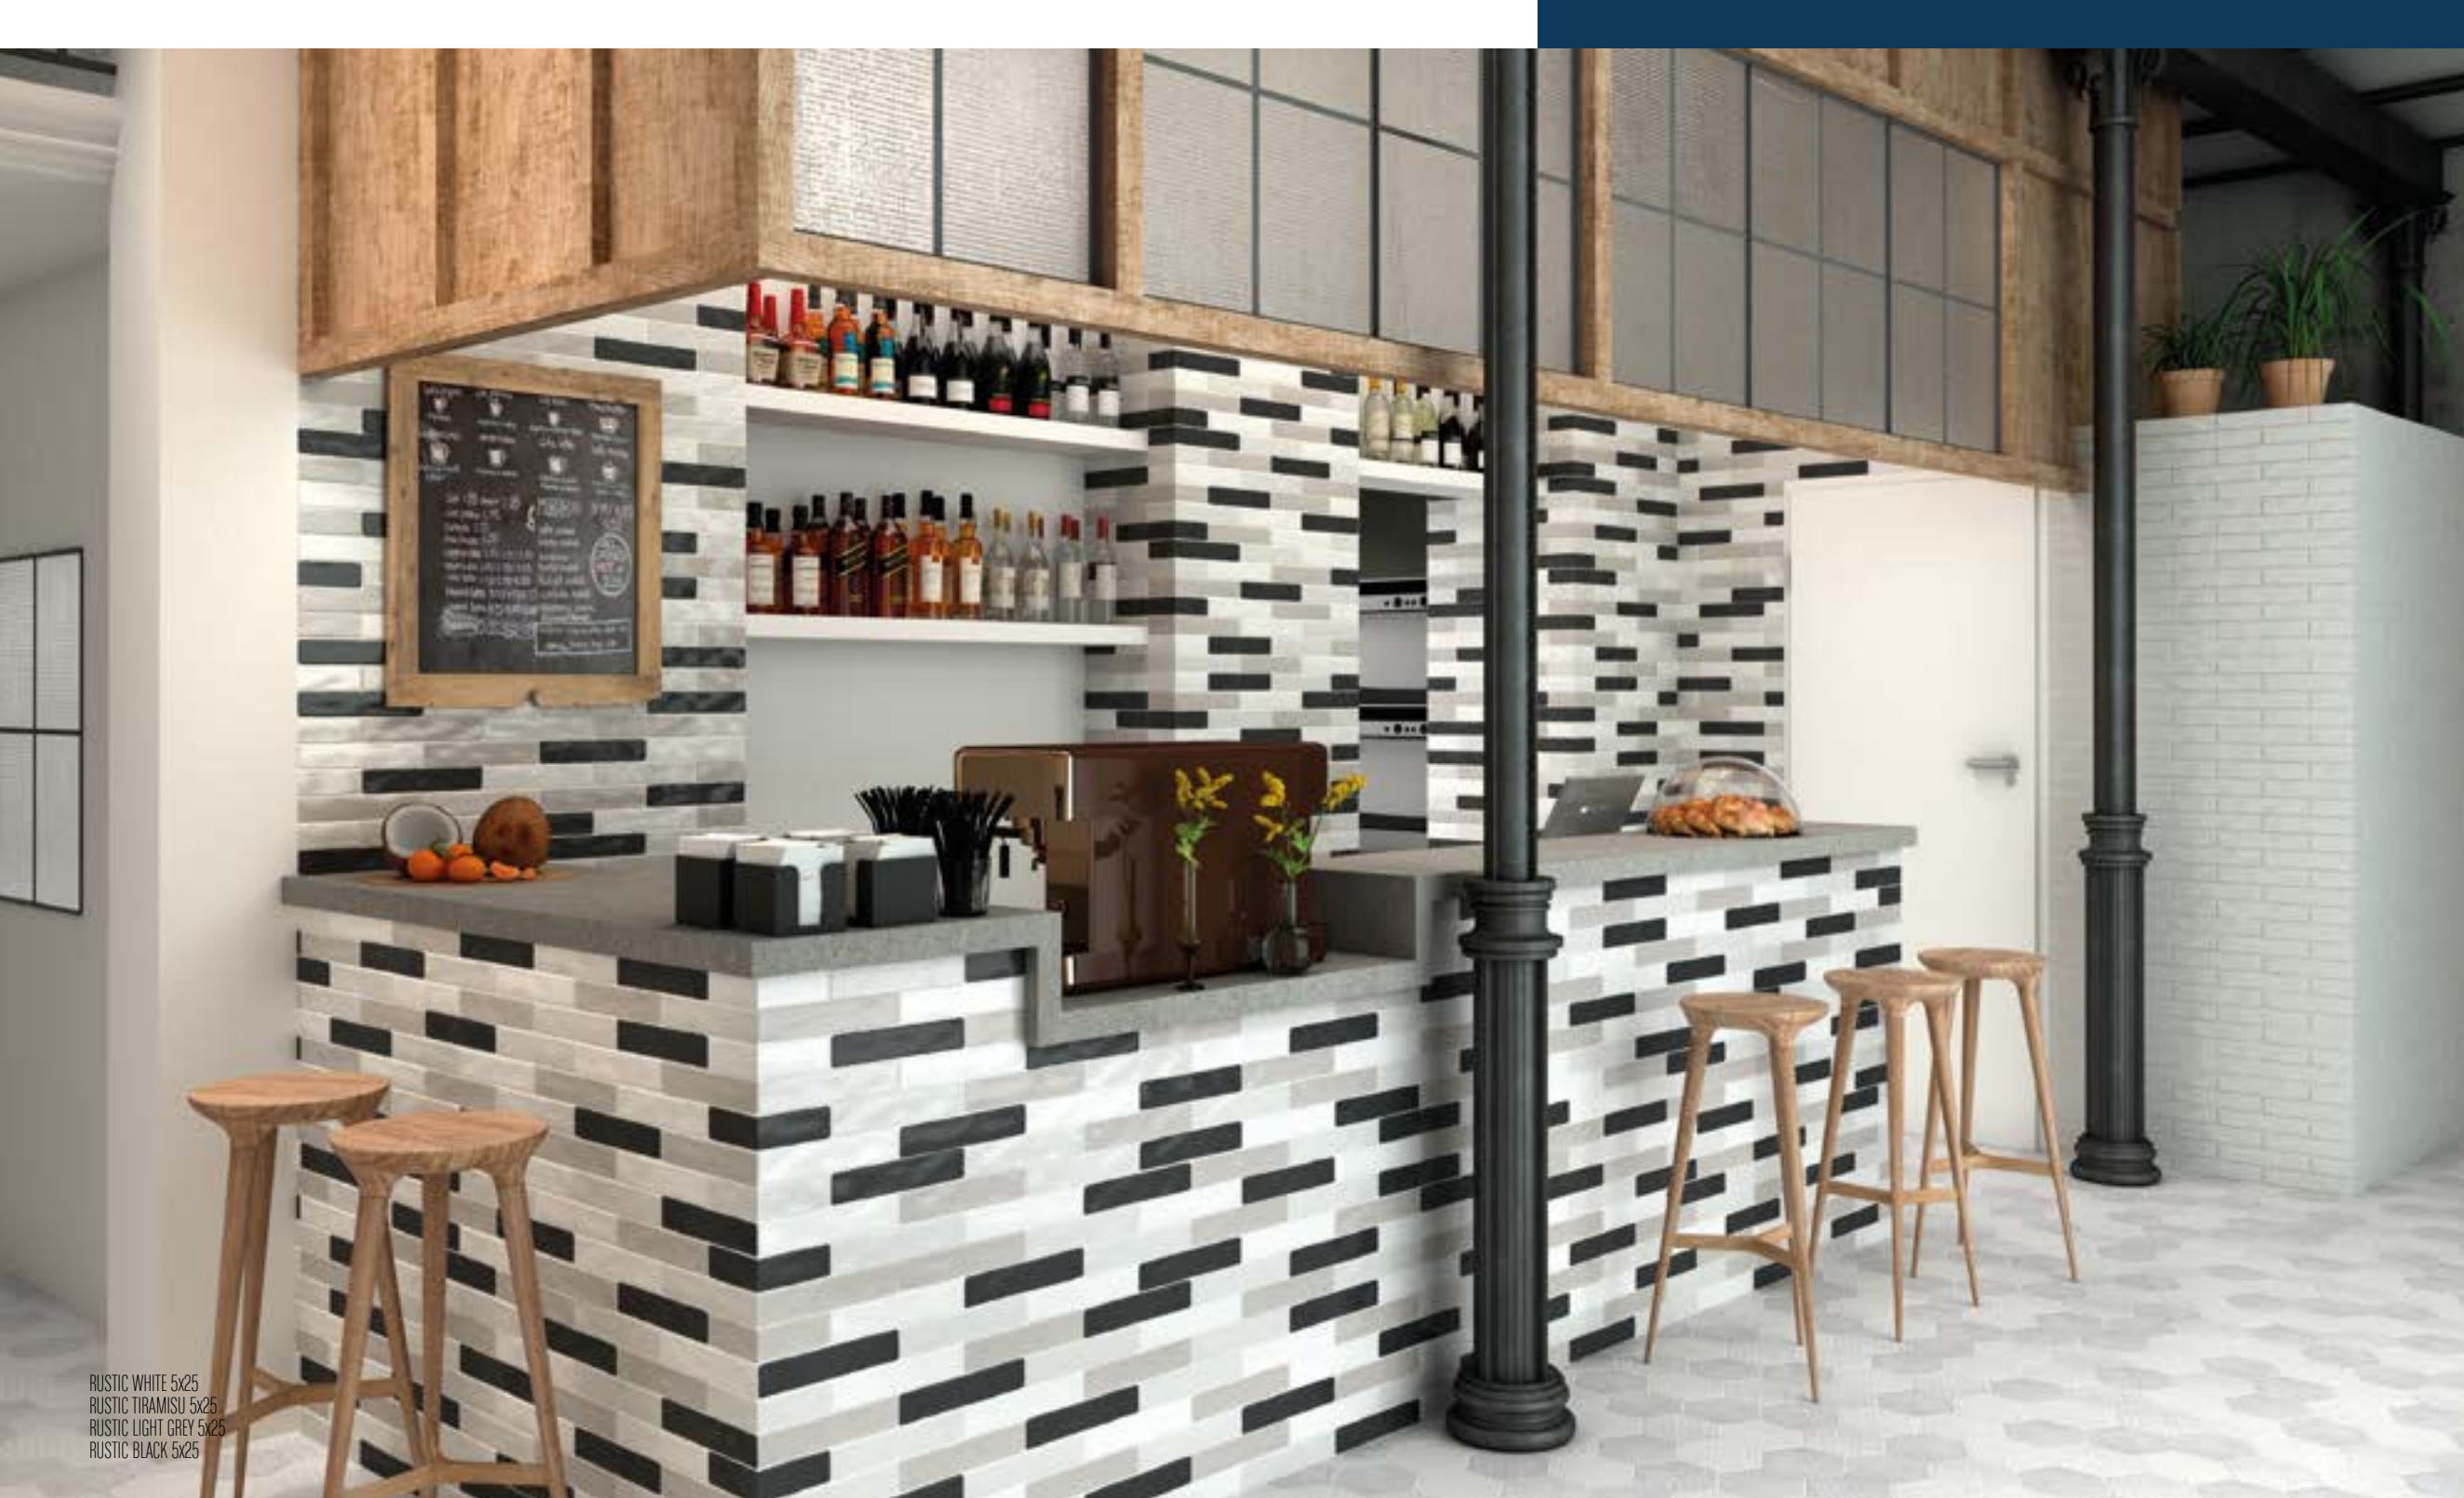

EXTRUDED FLAT BLUE 5x15

Base

5x15 / 2"x6"

60

7,50

0,45

126

RUSTIC WHITE 5x25  
RUSTIC TIRAMISU 5x25  
RUSTIC LIGHT GREY 5x25  
RUSTIC BLACK 5x25